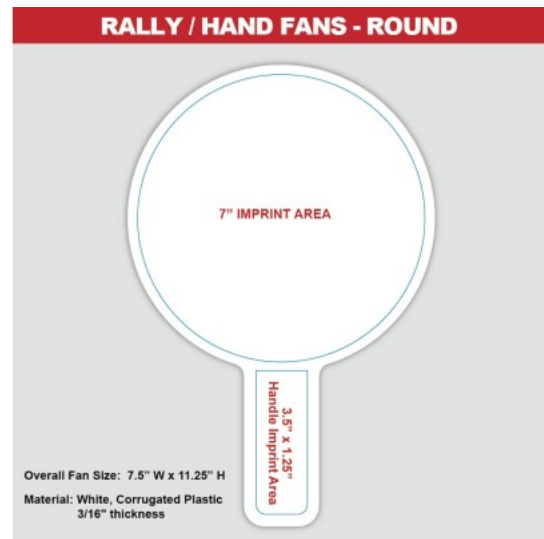

1 COLOR - 1 SIDED PRINT	5.25	4.50	3.39	2.25	1.75	1.29	1.19
2 COLOR - 1 SIDED PRINT	6.25	5.39	4.25	2.99	1.99	1.59	1.29
1 COLOR - 2 SIDED PRINT	5.99	4.99	3.75	3.25	2.45	1.99	1.59
2 COLOR - 2 SIDED PRINT	6.50	5.50	4.25	3.99	2.99	2.39	1.99
<b>SET UP FEE PER SIDE \$40.00 - CUSTOM COLOR MATCH \$37.00 PER COLOR</b>							

## Product Gallery

**RALLY / HAND FANS - PAW**

Overall Fan Size: 8" W x 11.25" H  
Material: White, Corrugated Plastic  
3/16" thickness